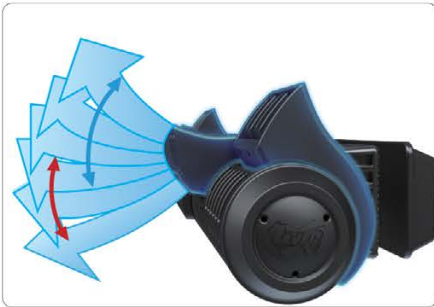

**GYRE FLOW PUMP**  
POMPE DE BRASSAGE GYRE/GYRE STRÖMUNGSPUMPE

REVOLUTIONARY  
**MULTI-DIRECTIONAL**  
WATER FLOW

Flow cage with 4 sides vertical water flow directions

Clip-on flow director

Flow director with 4 sides horizontal water flow directions

Straight flow

Swing left

Swing right

Wide flow

Spot flow