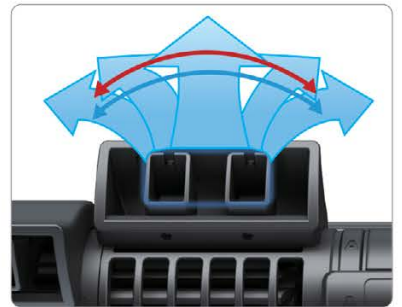

**GYRE FLOW PUMP**  
POMPE DE BRASSAGE GYRE/GYRE STRÖMUNGSPUMPE

REVOLUTIONARY  
**MULTI-DIRECTIONAL**  
WATER FLOW

Flow cage with 4 sides vertical water flow directions

Clip-on flow director

Flow director with 4 sides horizontal water flow directions

Straight flow

Swing left

Swing right

Wide flow

Spot flow